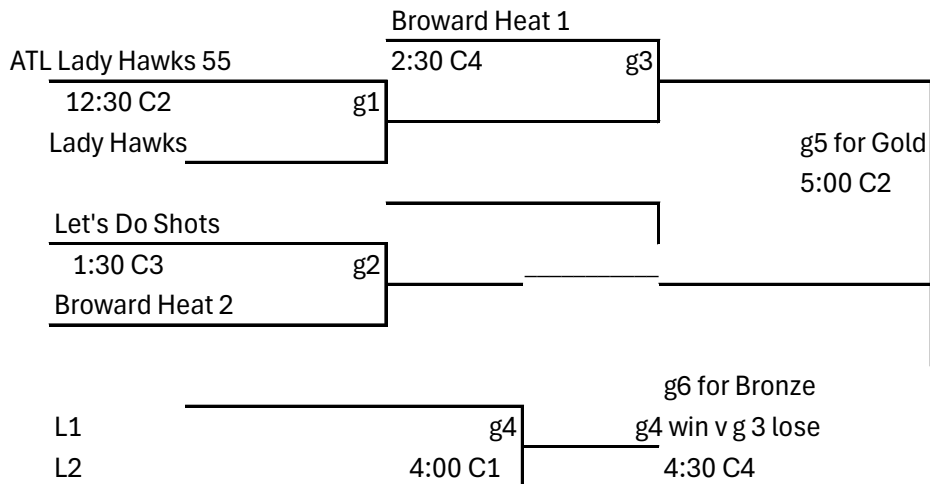

**50+ Women's Division**

- |   |                |   |                 |
|---|----------------|---|-----------------|
| 1 | ATL Lady Hawks | 3 | Playmakers      |
| 2 | Broward Heat   | 4 | Silver Slammers |

**55+/60+ Women's Division**

- |   |                   |   |                   |
|---|-------------------|---|-------------------|
| 1 | Broward Heat 1 60 | 4 | Lady Hawks 55     |
| 2 | ATL Lady Hawks 55 | 5 | Broward Heat 2 60 |
| 3 | Let's Do Shots 60 |   |                   |

**65+/70+ Division**

- |   |                       |   |                     |
|---|-----------------------|---|---------------------|
| 1 | Villages Seabreeze 70 | 3 | Golden Seabreeze 65 |
| 2 | Atlanta Diamonds 65   |   |                     |