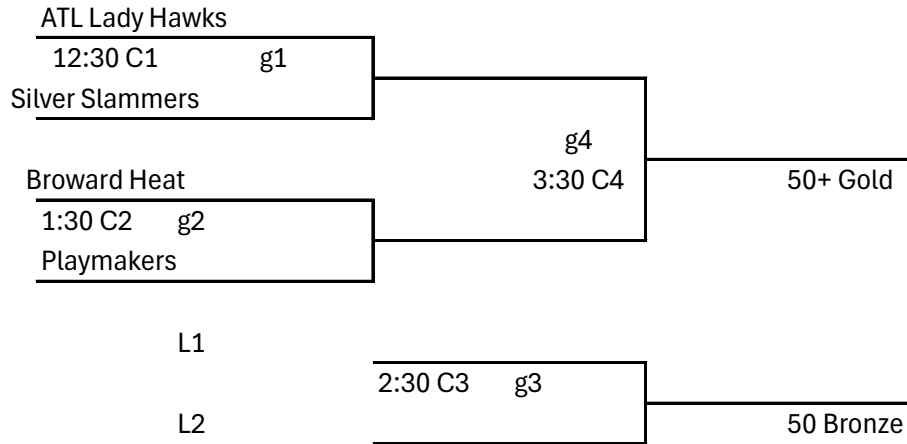

**50+ Women's Division**

- |   |                |   |                 |
|---|----------------|---|-----------------|
| 1 | ATL Lady Hawks | 3 | Playmakers      |
| 2 | Broward Heat   | 4 | Silver Slammers |

**55+/60+ Women's Division**

- |   |                   |   |                   |
|---|-------------------|---|-------------------|
| 1 | Broward Heat 1 60 | 4 | Lady Hawks 55     |
| 2 | ATL Lady Hawks 55 | 5 | Broward Heat 2 60 |
| 3 | Let's Do Shots 60 |   |                   |

**65+/70+ Division**

- |   |                       |   |                     |
|---|-----------------------|---|---------------------|
| 1 | Villages Seabreeze 70 | 3 | Golden Seabreeze 65 |
| 2 | Atlanta Diamonds 65   |   |                     |